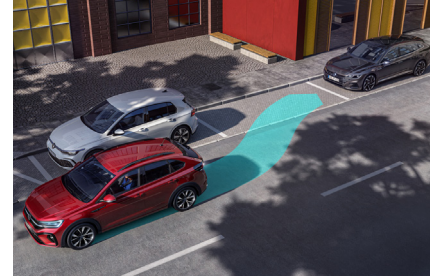

Taigo R-Line (in addition to Life)

Interior Equipment

- » Sports comfort seats in front with lumbar support
- » Seat trim covers in fabric "R-Line"
- » Decorative inserts in "Grey Anodized Matte"
- » Pedals in brushed stainless steel
- » Carpet mats in front and rear in recycled material
- » Scuff plates in front with R-Line logo
- » Ambient lighting
- » Interior lighting in footwell
- » Black headliner in recycled material

Exterior Equipment

- » 17" 'Valencia' alloy wheels in Galvano Grey incl. wheel locks with extended anti-theft protection
- » Front fog lamps and cornering light
- » 'R-Line'-specific bumpers
- » Privacy glass for rear side windows and rear window

Functional Equipment

- » 8" "Ready 2 Discover" infotainment system with a clear glass screen and 6 speakers
- » Diversity antenna for FM reception
- » App Connect incl. Wireless App Connect for Apple Car Play and Android Auto
- » LED taillights
- » Travel Assist
- » Adaptive Cruise Control system incl. speed limiter and Autonomous Emergency Breaking
- » Autonomous Emergency Braking Front Assist for ACC
- » Park distance control in front and rear

Taigo R-Line 75 (in addition to R-Line)

R-Line 75 Equipment

- » 18" 'Misano' Alloy Wheels
- » Rear View Camera
- » Keyless Access
- » IQ. Matrix Lights LED
- » Light & Vision Package
- » Metallic Paint